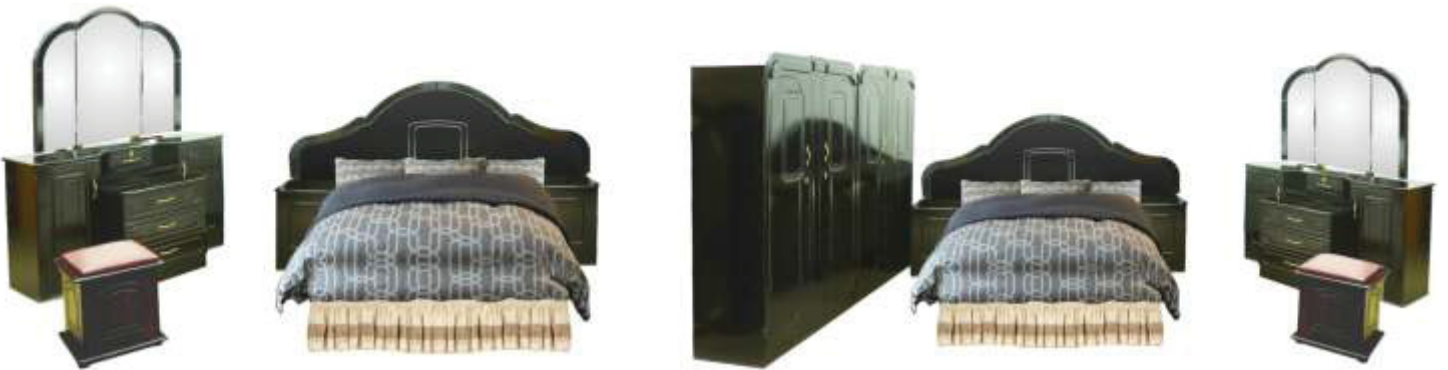

BEDROOM SUITES

Galaxy Bedroom Suite 3pc

Headboard with pedestals, dressing table and stool.
Available in Cherry and Dark Imbuia.

Ruby Bedroom Suite 5pc

Available in Dark Imbuia
Headboard with pedestals, dressing table, stool and two wardrobes
Kist is additional item and is sold separately.